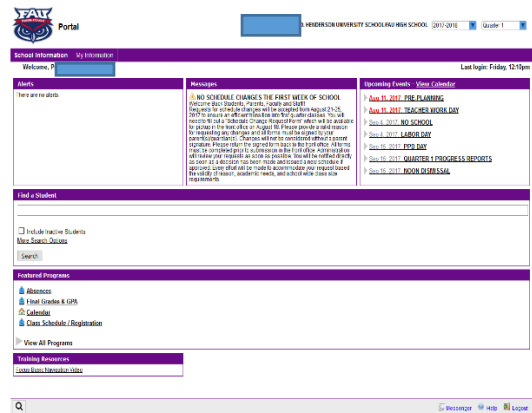

FOCUS STUDENT PORTAL ACCESS

The FOCUS Student Portal is a web-based tool for students to monitor their grades throughout the year. Log in is accomplished with the following information:

User Name - 10 digit student number (72xxxxxxx). User names are fixed, and cannot be changed.

Password - Pre-populated with your birthday in the following format – including slashes (MM/DD/YY).

The FOCUS home page can be found at <https://faus.focusschoolsoftware.com/focus/>

FOCUS LOGIN SCREEN

FOCUS PORTAL PAGE